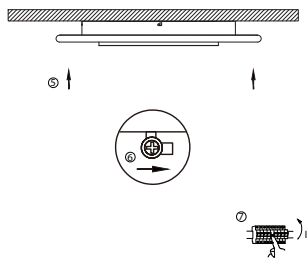

Bedienungshinweise:

Instructions for use: